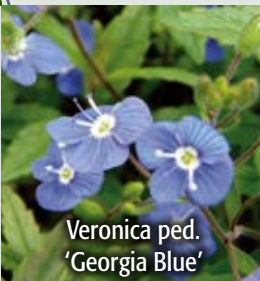

Liriope muscari  
'Big Blue'

Mukdenia karasuba

Ideal groundcover for  
shadier areas, Beautiful  
maple-like foliage, brilliant  
autumn colours, white  
flowers.

Nepeta faas.  
'Junior Walker'

Sterile flowers will bloom  
from June to September.  
More compact than Walker's  
Low.