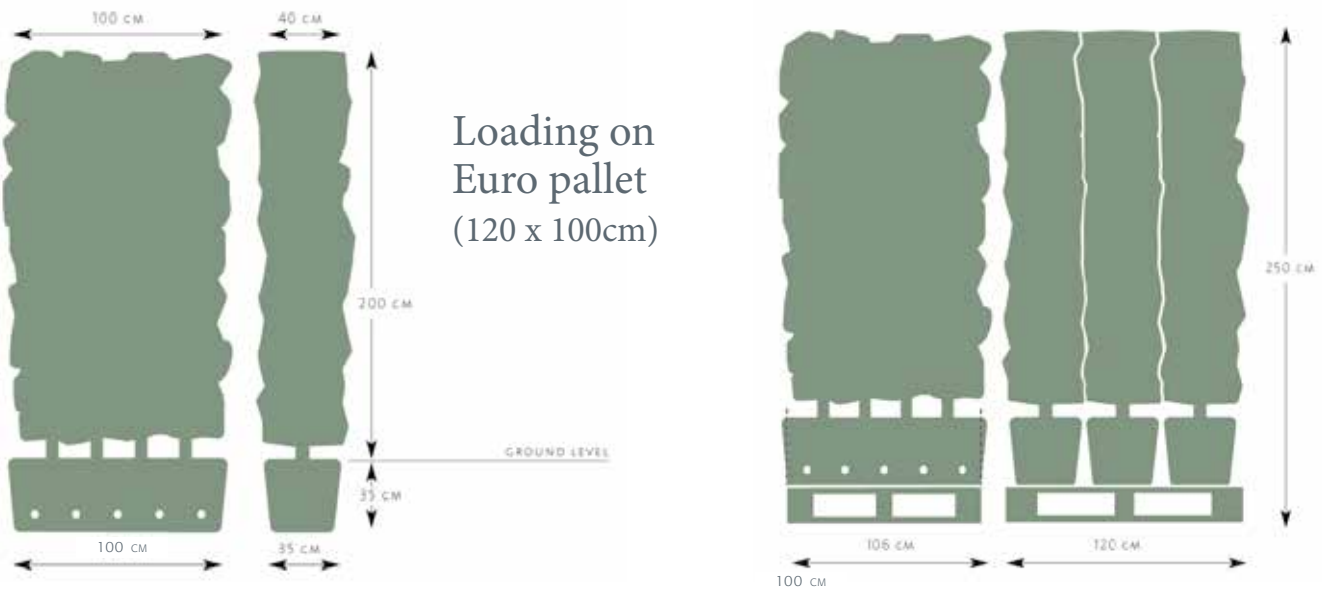

INSTANT

HEDGING TROUGHS

INSTANT HEDGING TROUGHS

These perfectly finished hedging units are proving extremely useful and are in more demand than ever before. The plants are always very strong and healthy with an excellent root system which is undercut regularly ensuring virtually zero loss if planted, maintained and irrigated properly. These units are all 100cm long by 40cm wide and come in a selection of heights.

Installation & Dimensions

The units are very easy to install and come in biodegradable cardboard containers. There is no need to take the plants out of the containers, simply drop them straight into the trench and back-fill as normal. If you are planting in spring or summer it would be advisable to run a simple irrigation system along the hedge line. Every order comes with free irrigation pipe.

- **The working length per unit is 100cm - remember when ordering.**
- **Dig trench to a minimum of 35cm wide and 35cm deep.**
- **Ensure the top of the biodegradable cardboard box is just below the soil level.**